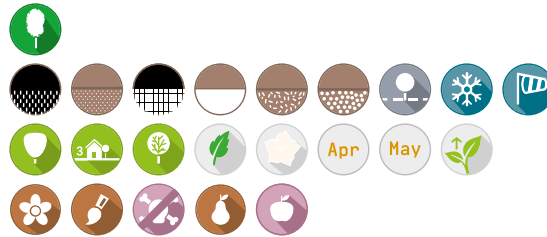

Amelanchier canadensis 'Rainbow Pillar'

Высота	3 – 6 м
Ширина	1-2m
Крона	vase-shaped, half-open crown
Кора и ветви	twigs brown: bark grey-brown, smooth
Лист	ovoid, 4-5 cm long, medium green, autumn color red
Осенний окрас	оранжевый, красный
Цветы	in somewhat upright clusters, 5-8cm long, white flowers in April-May
Плоды	berry-like pome fruit, round, about 8 mm long and 1 cm wide, purplish red
Колючки/шипы	None
Ядовитость	неядовитый, обычно
Вид почвы	makes very few demands on the soil, prefers calcareous soil
Мощение	устойчив к частичному мощению
Зона зимостойкости	4 (-34,4 до -28,9 °C)
Устойчивость к ветру	good
Прочие виды устойчивости	устойчив к морозам, зона 1 - 6, сустойчив к ветру
Применение	кашпо для деревьев, сады на крыше, небольшие сады, сады в патио
Форма	штамбовое дерево

Amelanchier canadensis 'Rainbow Pillar' is a large shrub, growing into a small tree with a densely branched vase-shaped crown to about 6 m. The twigs and bark are unremarkable. The leaves unfurl green and are then slightly hairy. The summer leaves are also green, but hairless. Autumn colour is, as with many Amelanchier, brilliant red. Pure white flowers open in early spring. These are in up to 8 cm long, upright clusters. The individual flowers are over 1.5 cm in diameter. The petals of A. canadensis are more regularly shaped and broader than those of A. lamarckii. The flowers are followed by berry-like achenes that ripen in late June-early July. The fruits are purplish-red and covered with a thin layer of wax. Usually RAINBOW PILLAR produces few fruits, at most only a few per cluster. Because of its small size, the tree is ideally suited to small-scale projects and application in narrow profiles. RAINBOW PILLAR grows in any type of soil, provided it is sufficiently permeable. Although the tree will also grow in more acidic soils, calcareous soil is recommended for optimal results. Was found as a seedling from A. canadensis, where the plant stood out for its more upright growth habit and dense branching.